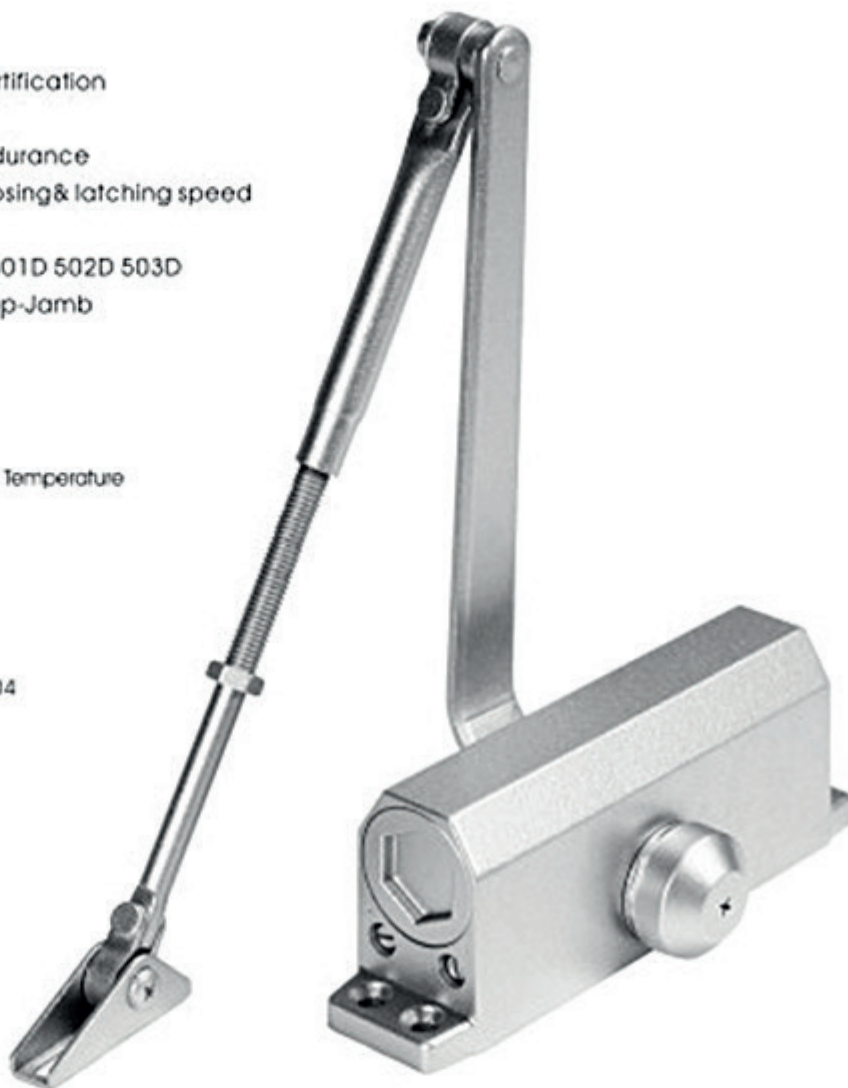

AV. Francia 3960 / Rosario, Santa Fe, Argentina / +54 (0341) 431-9089 / ventas@laaldabaaccesorios.com.ar

PROIN-SERIE 500

- UL listed (UL file no.R15839), CE Certification (Number: 0359-CPD-0308)
- 500,000 Cycles Guaranteed In Endurance
- Two separate valves adjustable closing & latching speed
- Work Temperature -30°C To 60°C
- Optional Built-In HOLD OPEN type: 501D 502D 503D
- Universal Application: Standard, Top-Jamb Parallel Arm installation

Optional Anti-Freeze Oil: Suit for -45°C Temperature

Optional Items:

D: Built In HOLD Open type : 501D
502D
503D

C: Decorative PVC Cover for 502, 503, 504
Steel Cover for 502, 504 Type
PA: Parallel Arm Bracket

Type	Dimension (mm)					Door Width(mm)	Suit For Door Weight(kg)
	A	B	C	D	E		
501	179	162	22	42	62.5	<750	15-30
502	186	168	19	44.5	67	850	25-45
503	223	206	19	44.5	72	950	40-65
504	248	230	19	44.5	72	1100	60-85
505	248	230	19	44.5	72	1250	80-120

PROIN-SERIE 600

- Budget Style
Commercial & Residential Use.
- UL listed (UL file no.R15839),
CE Certification
(Number: 0359-CPD-0308).
- Heavy duty Rack and pinion,
High Strength Cast Aluminum Body.
- Two separate valves adjustable
closing & latching speed.
- Work Temperature -30°C To 60°C.
- Universal Application : Standard,
Top-Jamb ,Parallel Arm Instruction.
(P.A bracket be provided upon request).