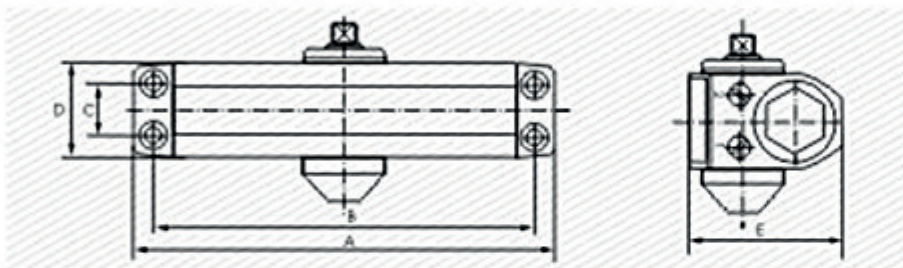

AV. Francia 3960 / Rosario, Santa Fe, Argentina / +54 (0341) 431-9089 / ventas@laaldabaaccesorios.com.ar

PROIN-SERIE 500

- UL listed (UL file no.R15839), CE Certification (Number: 0359-CPD-0308)
- 500,000 Cycles Guaranteed In Endurance
- Two separate valves adjustable closing & latching speed
- Work Temperature -30°C To 60°C
- Optional Built-In HOLD OPEN type: 501D 502D 503D
- Universal Application: Standard, Top-Jamb Parallel Arm installation

Optional Anti-Freeze Oil: Suit for -45°C Temperature

Optional Items:

D: Built In HOLD Open type : 501D
502D
503D

C: Decorative PVC Cover for 502, 503, 504
Steel Cover for 502, 504 Type
PA: Parallel Arm Bracket

Type	Dimension (mm)					Door Width(mm)	Suit For Door Weight(kg)
	A	B	C	D	E		
501	179	162	22	42	62.5	<750	15-30
502	186	168	19	44.5	67	850	25-45
503	223	206	19	44.5	72	950	40-65
504	248	230	19	44.5	72	1100	60-85
505	248	230	19	44.5	72	1250	80-120