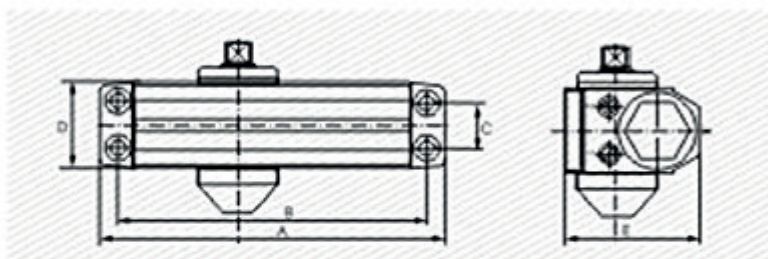

PROIN-SERIE 600

- Budget Style
  Commercial & Residential Use.
- UL listed (UL file no.R15839),
  CE Certification
  (Number: 0359-CPD-0308).
- Heavy duty Rack and pinion,
  High Strength Cast Aluminum Body.
- Two separate valves adjustable
  closing & latching speed.
- Work Temperature -30°C To 60°C.
- Universal Application : Standard,
  Top-Jamb ,Parallel Arm Instruction.
  (P.A bracket be provided upon request).

Optional Items:

D: Built in HOLD Open type :
601D, 602D, 603D, 632D, 643D

Optional Items:

- C: Decorative P.V.C Cover or Steel Cover for 603, 632 type only.
- PA: Parallel Arm Bracket.

Finish Available:

- Silver
- Polished Stainless Steel
- Gold
- Polished Brass
- Bronze
- Satin Nickel

Type	Dimension (mm)					Door Width(mm)	Suit for door weight(kg)
	A	B	C	D	E		
601	148	132	20	37	57.5	<750	15-30
602						850	25-45
632	186	168	19	44.5	67	850	25-45
603						950	40-65
643	223	206	19	44.5	72.5	950	40-65
604						1100	60-85
605	248	230	19	44.5	72.5	1250	80-120